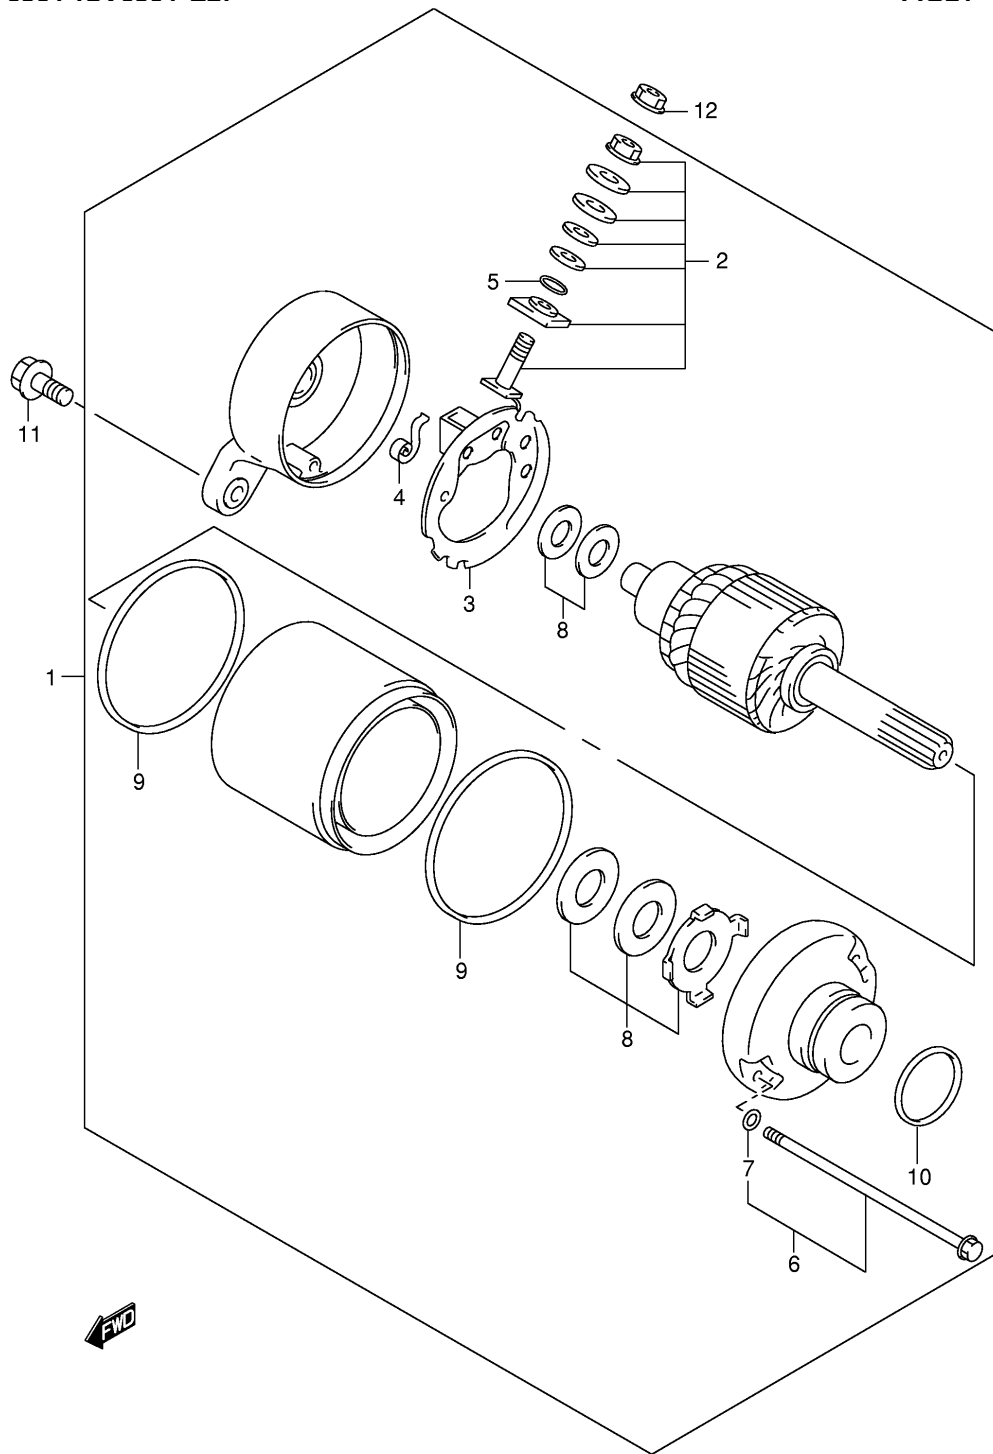

Ref No	Part No	Description
1	31100-19F00	Motor Assy, Starting
2	31130-13E00	• . Brush Terminal Set
3	31132-33E00	• . Brush Holder Set
4	31135-31300	• . Spring, Brush
5	31143-49040	• . O Ring
6	31280-19F00	• . Set Bolt Assy
7	31156-13E00	•• .. O Ring
8	31170-19B10	• . Washer Set
9	31264-13E00	• . O Ring
10	09280-25002	• . O Ring (d:3.1,id:24.4)
11	01547-06253	Bolt
12	08361-35068	Nut